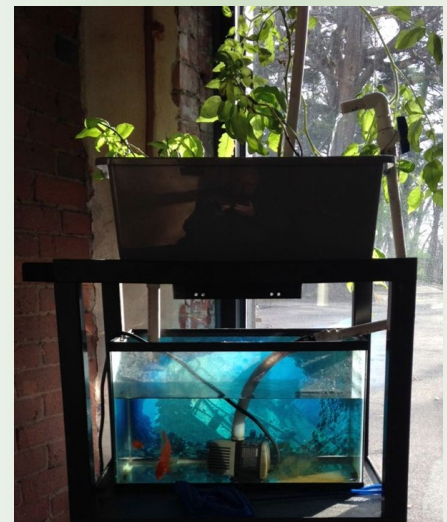

Aquaponics Workshop I

FCE Office at Endicott College, in the lower level of the Van Loan School
295 Hale Street, Beverly, MA
February, 2019 | Date & Time TBD

Come and learn how to build your own in-home aquaponics system. Materials will be provided for a fee.